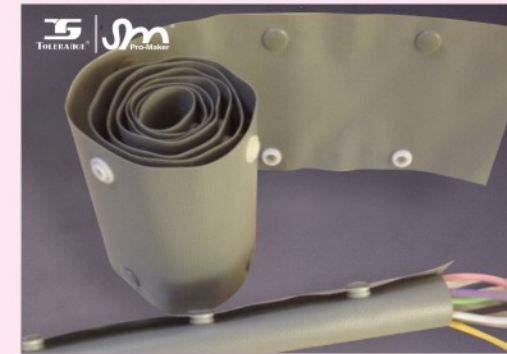

Pro-Fix Wiring Accessories

材质: PVC布+POM纽扣
厚度: 0.35mm
颜色: 灰+灰
用途: 适用于多数电线的包捆。
使用方法: 包覆于保护线外围, 并将按钮扣上。
功能: 保护并美化配线, 拆卸方便, 可重复使用。

Material: PVC+ POM
Thickne: 0.35 mm
Color: grey+grey
Application: wrapping and strapping most wires
Usage: Wrapping the periphery of a protedtion wire and fa ening the buttons one by one
Functions: Protedion and beautification of the wires,conv ence in dismounting and repeated use