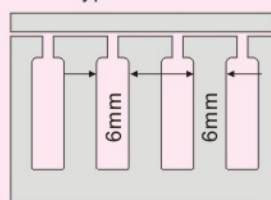

K-SJ-Type
特点: 中标款式, 符合亚太地区使用习惯, 斜面滑盖设计, 为线路检修提供便利。

Characteristics: The chinese type fits for asia standaeds, The beveled cover is easy to be maintained.

标准型出线孔尺寸
S-Type slotted size

细齿型出线孔尺寸
T-Type slotted size