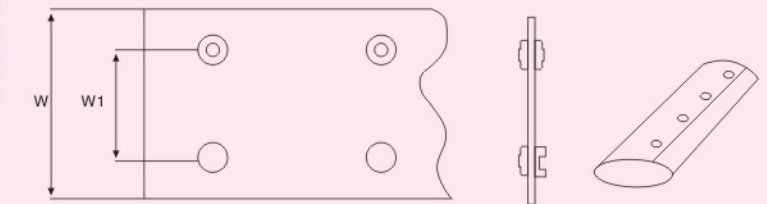

CABLE PROTECTION SYSTEM Button tube

◎扣式结束带

Pro-Fix Wiring Accessories

材质: PVC布+POM纽扣
厚度: 0.35mm
颜色: 灰+灰
用途: 适用于多数电线的包捆。
使用方法: 包覆于保护线外围, 并将按钮扣上。
功能: 保护并美化配线, 拆卸方便, 可重复使用。

Material: PVC+ POM
Thickne: 0.35 mm
Color: grey+grey
Application: wrapping and strapping most wires
Usage: Wrapping the periphery of a protedtion wire and fa ening the buttons one by one
Functions: Protedion and beautification of the wires,conv ence in dismounting and repeated use