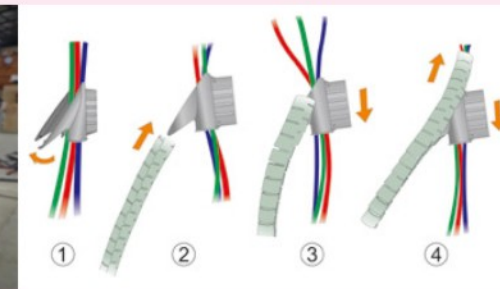

材质: PE(理线器ABS)

结束方法: 剪下所需长度, 配合专用工具, 一手压在上端, 将工具向下拉, 便可瞬间完成整线工作。

结束力: 本产品若使用变更是拆下容易, 再重新使用原有的卷束带时其卷束力仍然不变。

用途: 美观安全结束电线并有保护电线免于割伤及绝缘。

特殊颜色, 接收订制。

Material: PE

Color: Standard in natural. Black and other are colors available upon request.

Description:

- 1.Flexible construction enable bands to follow wire ways easily.
- 2.Durable, reusable with retained spiral strength.
- 3.Fix ends of band with cable ties and spiral wire bundles in clockwise direction to complete works.
- 4.Expand spiral range almost without limit. An economical way of cable binding. Easily applied to electric harness, cables and wire bundles. Cut-to-fit versatility in convenient roll-form.