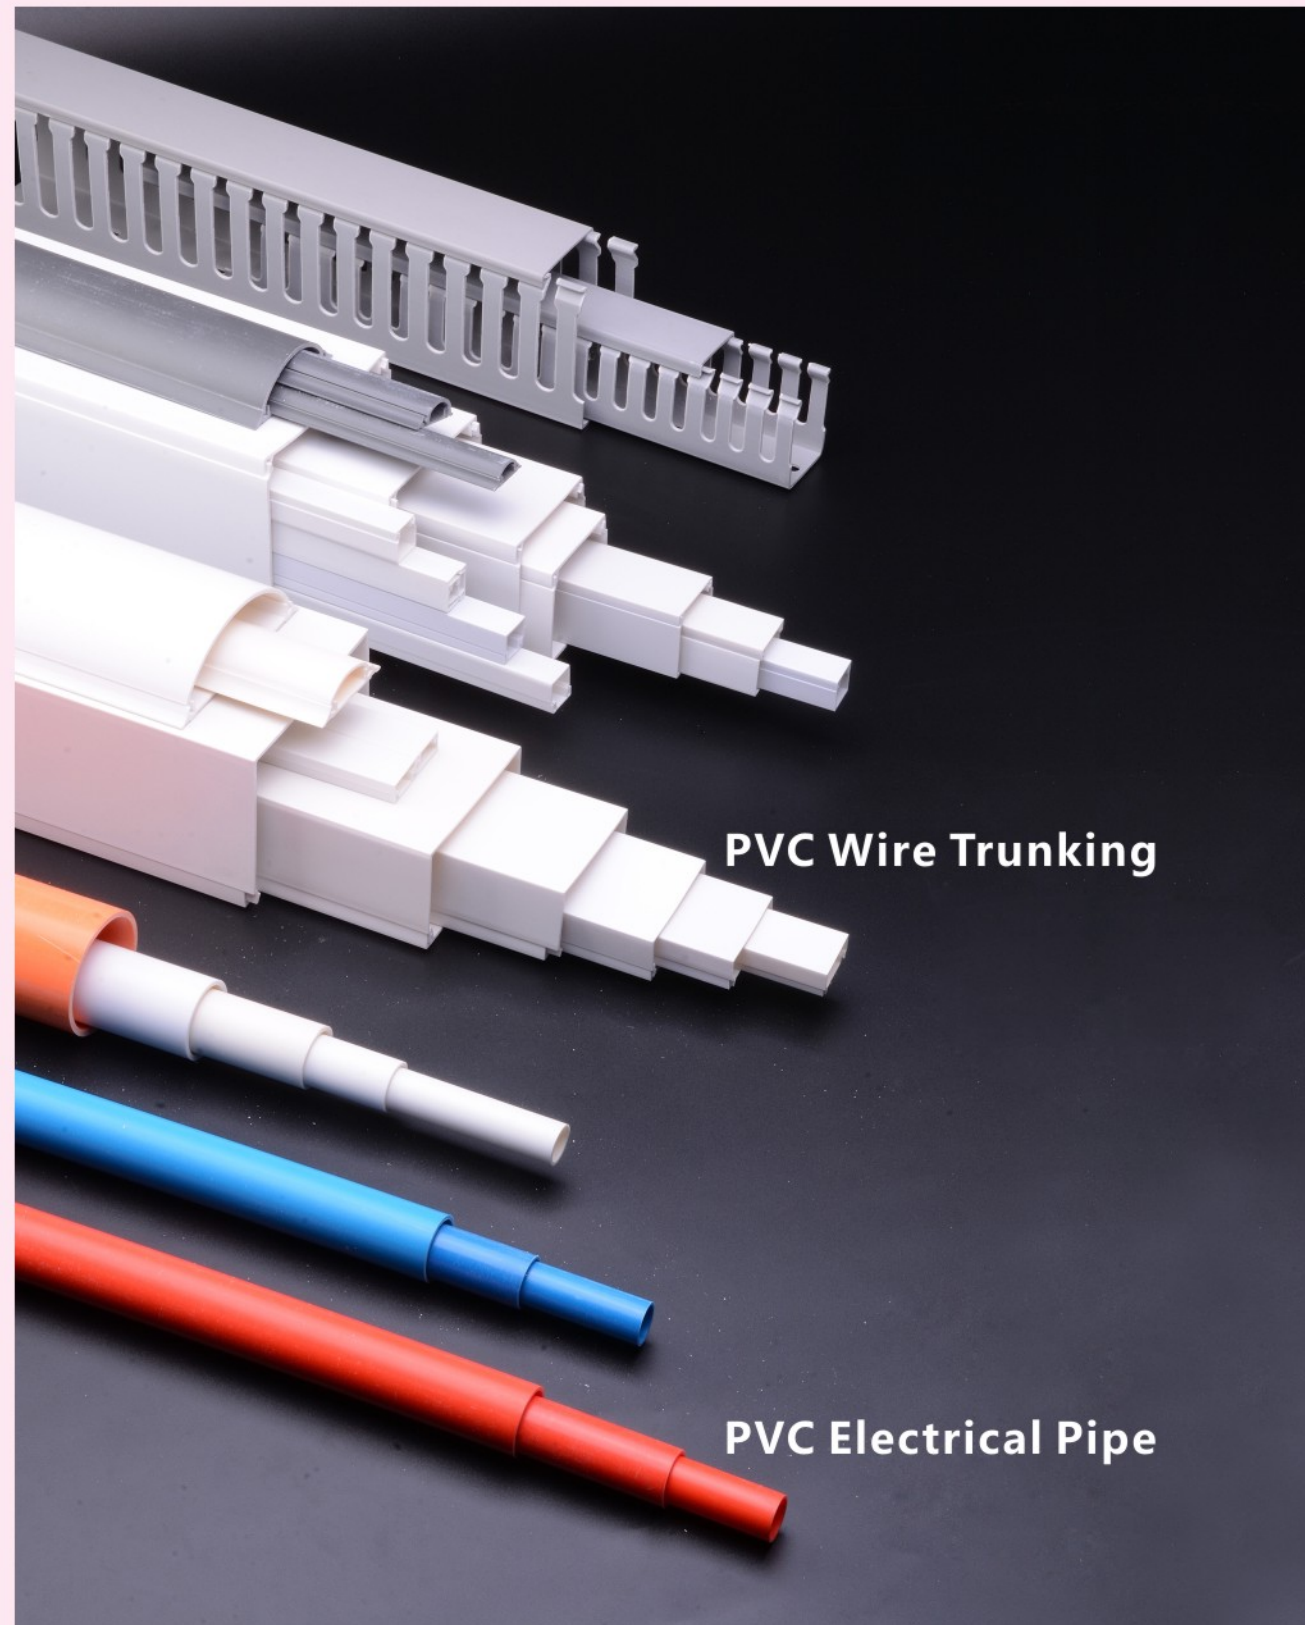

CABLE PROTECTION SYSTEM
Trunking and Pipe

◎配线槽&电线管

Pro-Fix
Wiring Accessories

PVC Wire Trunking

PVC Electrical Pipe

CABLE PROTECTION SYSTEM
Round Type Wiring Duct

◎RTD弧形地板配线槽