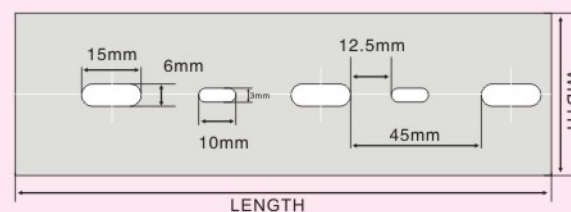

K-SJ-Type
特点: 中标款式, 符合亚太地区使用习惯, 斜面滑盖设计, 为线路检修提供便利。

Characteristics: The chinese type fits for asia standaeds, The beveled cover is easy to be maintained.

标准型出线孔尺寸
S-Type slotted size

细齿型出线孔尺寸
T-Type slotted size