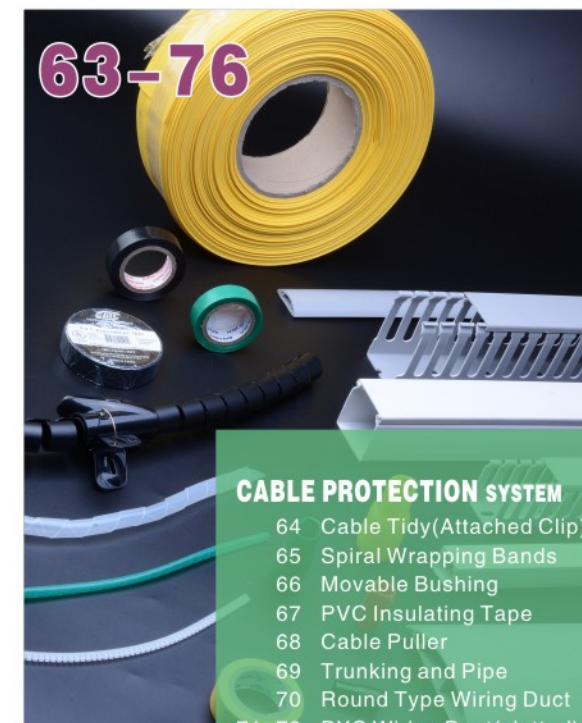

CABLE PROTECTION SYSTEM

63-76

CABLE PROTECTION SYSTEM

- 64 Cable Tidy(Attached Clip)
- 65 Spiral Wrapping Bands
- 66 Movable Bushing
- 67 PVC Insulating Tape
- 68 Cable Puller
- 69 Trunking and Pipe
- 70 Round Type Wiring Duct
- 71-72 PXC Wiring Duct(slotted)
- 73-74 PZC Wiring Duct(solid)
- 75 Magic tube
- 75-76 Button tube