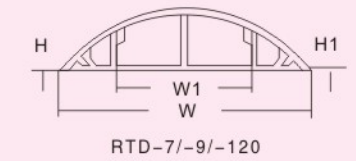

ITEM NO	W	W1	H	H1	COLOR	LENGTH
RTD-2	20mm	8mm	6mm	4mm	BROWN GREY	1M/2M
RTD-3	30mm	11mm	8mm	6mm		
RTD-4	40mm	16mm	9.5mm	7mm		
RTD-5	50mm	20mm	11mm	8mm		
RTD-6	60mm	30mm	13mm	9mm		
RTD-7	70mm	40mm	15mm	10mm		
RTD-9	90mm	45mm	19mm	15mm		
RTD-12	120mm	70mm	25mm	21mm