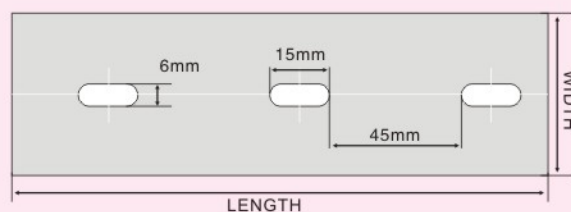

K-SJ-Type
特点: 中标款式, 符合亚太地区使用习惯, 斜面滑盖设计, 为线路检修提供便利。

Characteristics: The chinese type fits for asia standaeds, The beveled cover is easy to be maintained.

标准型出线孔尺寸
S-Type slotted size

细齿型出线孔尺寸
T-Type slotted size