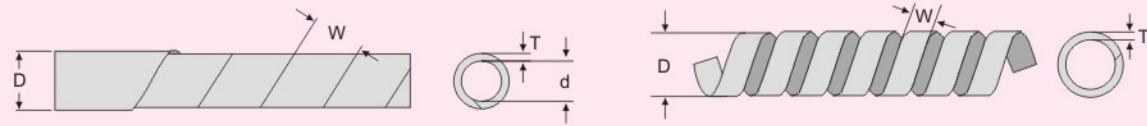

Core Technology

Unit: mm

ITEM NO	A	B	C	MAX DIA	D	E	F	T	H
HS-10	8	10	0.7	9.0	5.0	1.5	20.0	34.0	5~8
HS-15	13	14	0.9	15	7.0	2.0	37.0	53.0	6~10
HS-20	18	18	1.0	20	9.0	2.0	52.0	72.0	10~15
HS-25	23	21	1.1	25	10.5	2.2	64.0	88.0	12~17
HS-30	27	23	1.2	29	11.5	2.3	78.0	100.0	15~20
HS-35	33	29	1.3	35	14.5	2.8	98.0	125.0	18~25

CABLE PROTECTION SYSTEM Spiral Wrapping Bands

◎卷式结束带(缠绕管)

Pro-Fix Wiring Accessories

Tolerance, For wisdom and different.

材质: PE本色(另备黑色)
 结束方法: 剪下所需长度, 以扎线带固定一端, 再将卷束依顺时针方向卷绕即可。
 特点: 本产品若使用变更是拆下容易, 在重新使用原有的卷式结束带时, 其卷束力仍然不变。
 用途: 结束电线并有保护电线免于刮伤及绝缘。特殊颜色, 接受订制。

Material: PE
 Color: Standard in natural. Black and other are colors available upon request.
 Description:
 1.Flexible construction enable bands to follow wire ways easily.
 2.Durable, reusable with retained spiral strength.
 3.Fix ends of band with cable ties and spiral wire bundles in clockwise direction to complete works.
 4.Expand spiral range almost without limit.
 An economical way of cable binding. Easily applied to electric harness, cables and wire bundles. Cut-to-fit versatility in convenient roll-form.