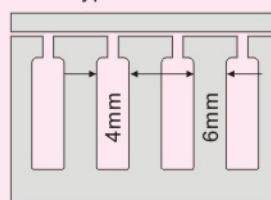

K-SJ-Type
特点: 中标款式, 符合亚太地区使用习惯, 斜面滑盖设计, 为线路检修提供便利。

Characteristics: The chinese type fits for asia standaeds, The beveled cover is easy to be maintained.

标准型出线孔尺寸
S-Type slotted size

细齿型出线孔尺寸
T-Type slotted size