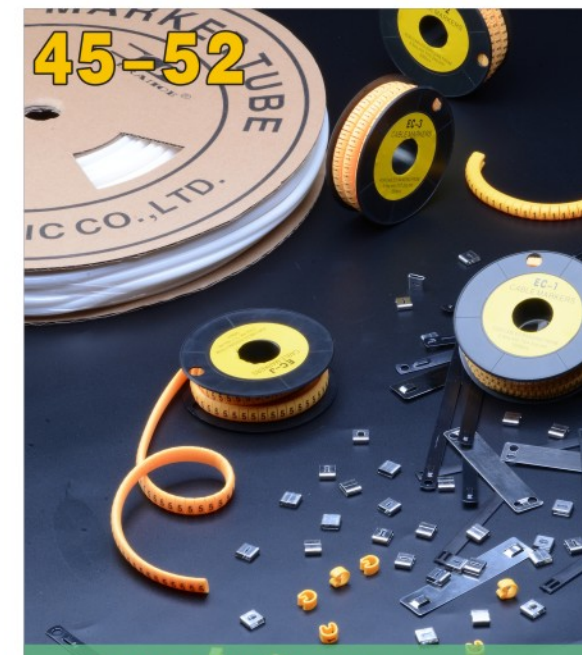

CABLE MARKERS SYSTEM

45-52

CABLE MARKERS SYSTEM

- 46 O type Marker Tube
- 47 Cable Markers
- 48 Color Cable Markers
- 49 MS type Color Coded Cable Markers
- 50 Marker Strip
- 50 Value pack Cable Markers
- 51 Stainless Steel Easy Read Markers
- 51 Stainless Steel Markers Carrier
- 52 Stainless Steel Tige24