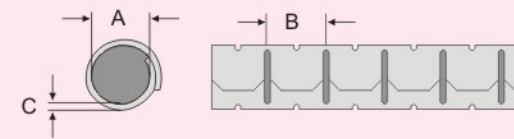

材质: PE(理线器ABS)

结束方法: 剪下所需长度, 配合专用工具, 一手压在上端, 将工具向下拉, 便可瞬间完成整线工作。

结束力: 本产品若使用变更是拆下容易, 再重新使用原有的卷束带时其卷束力仍然不变。

用途: 美观安全结束电线并有保护电线免于割伤及绝缘。

特殊颜色, 接收订制。

Material: PE

Color: Standard in natural. Black and other are colors available upon request.

Description:

- 1.Flexible construction enable bands to follow wire ways easily.
- 2.Durable, reusable with retained spiral strength.
- 3.Fix ends of band with cable ties and spiral wire bundles in clockwise direction to complete works.
- 4.Expand spiral range almost without limit. An economical way of cable binding. Easily applied to electric harness, cables and wire bundles. Cut-to-fit versatility in convenient roll-form.

Core Technology

Unit: mm

ITEM NO	A	B	C	MAX DIA	D	E	F	T	H
HS-10	8	10	0.7	9.0	5.0	1.5	20.0	34.0	5~8
HS-15	13	14	0.9	15	7.0	2.0	37.0	53.0	6~10
HS-20	18	18	1.0	20	9.0	2.0	52.0	72.0	10~15
HS-25	23	21	1.1	25	10.5	2.2	64.0	88.0	12~17
HS-30	27	23	1.2	29	11.5	2.3	78.0	100.0	15~20
HS-35	33	29	1.3	35	14.5	2.8	98.0	125.0	18~25