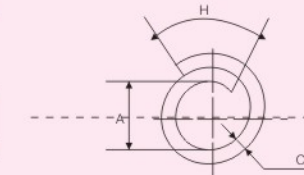

Core Technology

Unit: mm

ITEM NO	A	B	C	MAX DIA	D	E	F	T	H
HS-10	8	10	0.7	9.0	5.0	1.5	20.0	34.0	5~8
HS-15	13	14	0.9	15	7.0	2.0	37.0	53.0	6~10
HS-20	18	18	1.0	20	9.0	2.0	52.0	72.0	10~15
HS-25	23	21	1.1	25	10.5	2.2	64.0	88.0	12~17
HS-30	27	23	1.2	29	11.5	2.3	78.0	100.0	15~20
HS-35	33	29	1.3	35	14.5	2.8	98.0	125.0	18~25